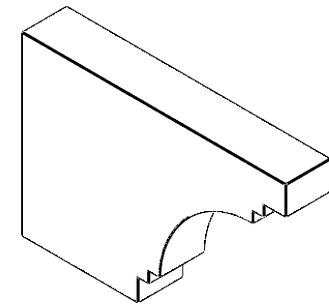

# ITEM NUMBER: RFTURS020X08000X12000X008PEC00RCPR

2"W X 8"H X 12"L TIMBERTHANE ROUGH CEDAR PESCADERO FAUX WOOD SOLID RAFTER TAIL, 8"L END, PRIMED TAN

**FRONT PROFILE**

**ISOMETRIC**

GENERATED DATE : 03/02/2023

**EKENA**  
 MILLWORK  
 EKENA MILLWORK  
 2300 WEST MAIN ST.  
 CLARKSVILLE, TX 75426  
 TOLL FREE: 866-607-0453  
 WWW.EKENAMILLWORK.COM

**NOTES**

1. INSTALLATION TO BE COMPLETED IN ACCORDANCE WITH MANUFACTURER'S SPECIFICATIONS.
2. DRAWING MAY NOT BE TO SCALE
3. THIS DRAWING IS INTENDED FOR DESIGN AND PLANNING PURPOSES ONLY.
4. ALL INFORMATION CONTAINED HEREIN WAS CURRENT AT THE TIME OF DEVELOPMENT BUT MUST BE REVIEWED AND APPROVED BY THE PRODUCT MANUFACTURER TO BE CONSIDERED ACCURATE.
5. TIMBERTHANE ARCHITECTURAL PRODUCTS ARE MADE FROM HIGH DENSITY URETHANE AND COME FACTORY PRIMED