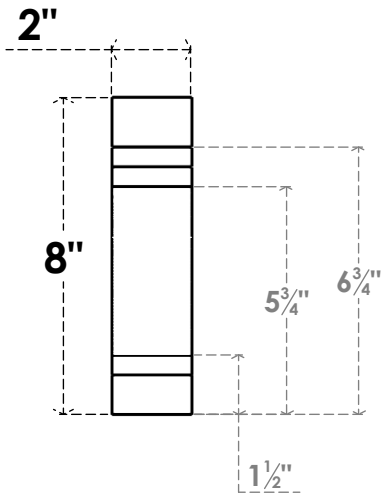

# ITEM NUMBER: RFTURS020X08000X12000X008PEC00RCPR

2"W X 8"H X 12"L TIMBERTHANE ROUGH CEDAR PESCADERO FAUX WOOD SOLID RAFTER TAIL, 8"L END, PRIMED TAN

**FRONT PROFILE**

**ISOMETRIC**

GENERATED DATE : 03/02/2023

**EKENA**  
 MILLWORK  
 EKENA MILLWORK  
 2300 WEST MAIN ST.  
 CLARKSVILLE, TX 75426  
 TOLL FREE: 866-607-0453  
 WWW.EKENAMILLWORK.COM

**NOTES**

1. INSTALLATION TO BE COMPLETED IN ACCORDANCE WITH MANUFACTURER'S SPECIFICATIONS.
2. DRAWING MAY NOT BE TO SCALE
3. THIS DRAWING IS INTENDED FOR DESIGN AND PLANNING PURPOSES ONLY.
4. ALL INFORMATION CONTAINED HEREIN WAS CURRENT AT THE TIME OF DEVELOPMENT BUT MUST BE REVIEWED AND APPROVED BY THE PRODUCT MANUFACTURER TO BE CONSIDERED ACCURATE.
5. TIMBERTHANE ARCHITECTURAL PRODUCTS ARE MADE FROM HIGH DENSITY URETHANE AND COME FACTORY PRIMED